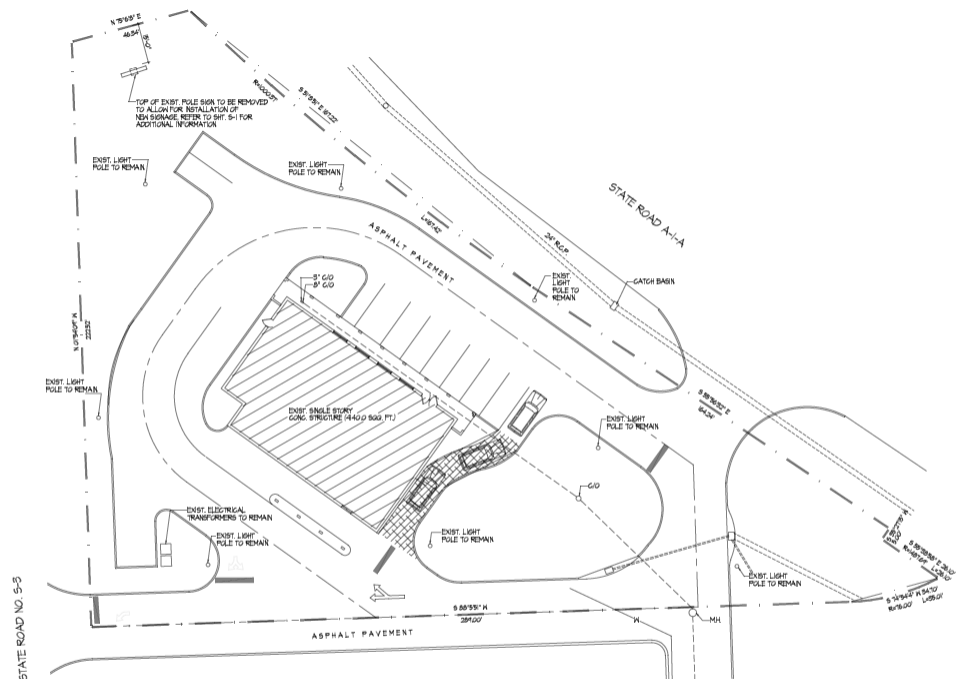

FOR SALE

St Johns County - 1825 A1A South, St Augustine, FL

PROJECT INFORMATION

- Asking \$800,000
- SR A1A and SR 312
- 4,140 SQ. FT. +/- Available
- 22,500 ADT on A1A

DEMOGRAPHICS

- Population
 - 1 mile - 5,882
 - 3 mile - 26,072
 - 5 mile - 62,563
- Avg. HH Income
 - 1 mile - \$ 84,296
 - 3 mile - \$ 79,869
 - 5 mile - \$ 70,400

FOR MORE INFORMATION CONTACT

Chris Quarles
407.858.1019
CQ@abcfws.com

ABC Fine Wine and Spirits
 P.O Box 593688
 Orlando, FL 32859
 P:407.851.0000
 P:407.857.0469
 www.abcfws.com

#206 SITE PLAN
 SCALE: 1" = 20'-0"