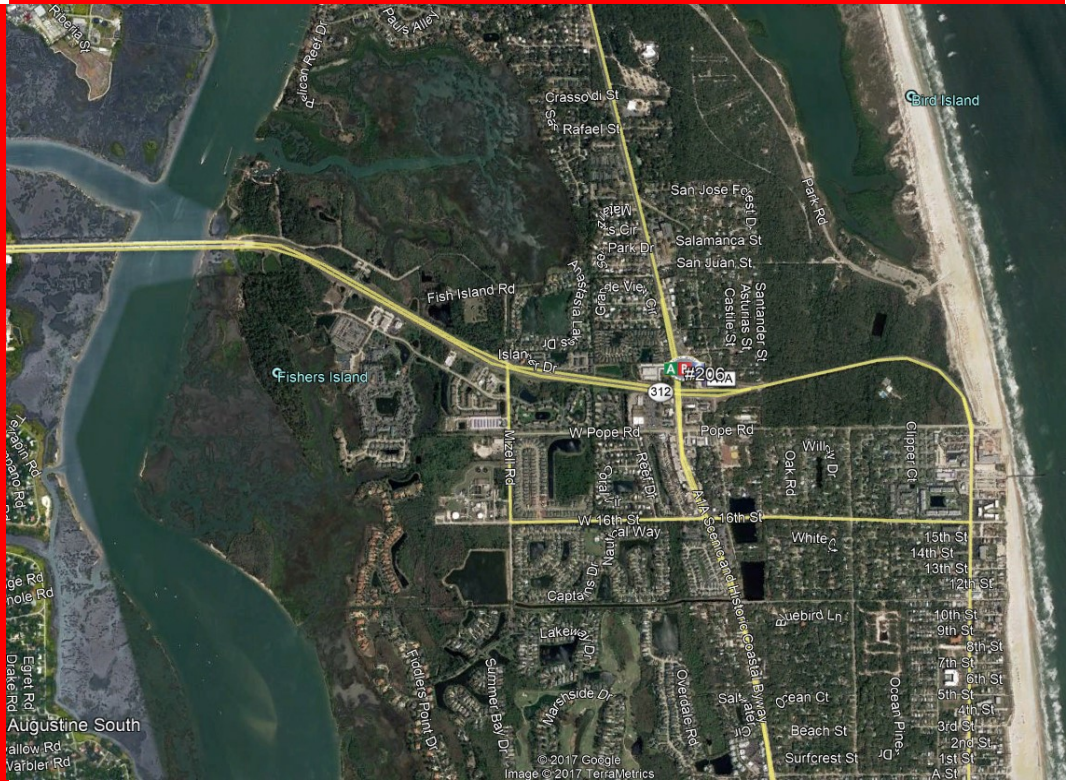

#206 SITE PLAN
SCALE: 1" = 20'-0"